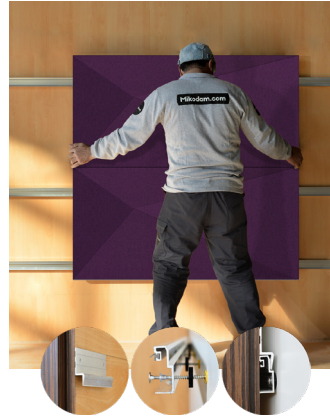

WPIRANA1AAKLE

VIOLET FABRIC

47.24" x 23.62" (120 x 60 cm) panels come in sets of two. 23.62" x 23.62" (60 x 60 cm) panels come in sets of four. The number of panels per box is the minimum suggested amount to create the design envisioned by Mikodam.

CEILING APPLICATION

DIMENSIONS

- X** : 23.62" - 60 cm
- Y** : 47.24" - 120 cm
- D** : 3.25" - 8.3
- W** : 21.2 lbs - 9.6 kg

Rail depth is not included in the measurements.
(Depth of rail: 1" - 2.5 cm)

***Can be used with baseboard upon request.*