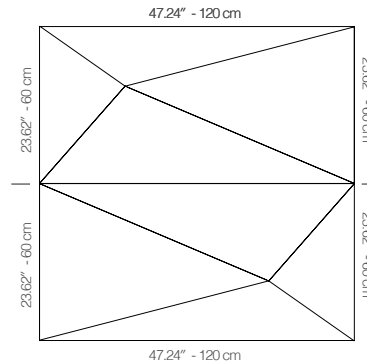

WPIRANA1AAKLE

VIOLET FABRIC

47.24" x 23.62" (120 x 60 cm) panels come in sets of two. 23.62" x 23.62" (60 x 60 cm) panels come in sets of four. The number of panels per box is the minimum suggested amount to create the design envisioned by Mikodam.

CEILING APPLICATION

DIMENSIONS

- X** : 23.62" - 60 cm
- Y** : 47.24" - 120 cm
- D** : 3.25" - 8.3
- W** : 21.2 lbs - 9.6 kg

Rail depth is not included in the measurements.
(Depth of rail: 1" - 2.5 cm)

***Can be used with baseboard upon request.*